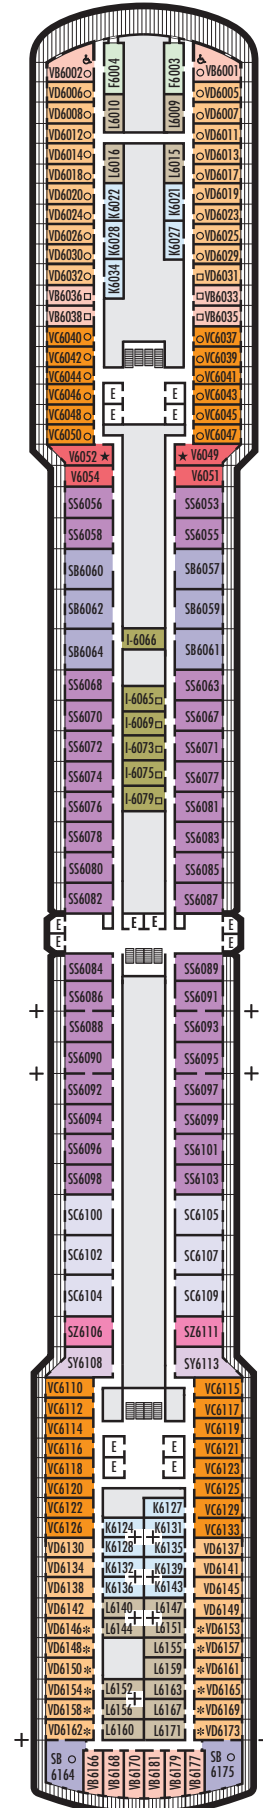

ACCESSIBILITY STATEROOM SYMBOL LEGEND

- ♿ **Fully Accessible:** Staterooms I-8033, VB6002, VB6001, J1074, K1012 & K1011 have a roll-in shower only
- ▼ **Fully Accessible with Single Side Approach:** Suites SA7058 & SA7057 have a bathtub and roll-in shower. Suites SY5002 & SY5001 have a roll-in shower only.
- ★ **Ambulatory Accessible:** Staterooms VA8119, VA8116, VA8026, VA8025, V6052, V6049, V5140, V5135, V5054, V5051, VA4134, VA4131, H4092, H4089, VA4052, VA4051, D1100, D1099, C1082 & C1081 have a roll-in shower only

INTERIOR STATEROOMS

I

Large: 2 lower beds convertible to 1 queen-size bed, shower. Approximately 141–284 sq. ft.

K

Large or Standard: 2 lower beds convertible to 1 queen-size bed, shower. Approximately 141–284 sq. ft.

L N

Standard: 2 lower beds convertible to 1 queen-size bed, shower. Approximately 141–284 sq. ft.

EFFECTIVE UNTIL DECEMBER 9, 2020

EURODAM

DECK PLANS & STATEROOMS

The deck plans are color-coded by category of stateroom, and the category letter precedes the stateroom number in each room. All staterooms are equipped with interactive LED television with On Demand movies, programming and multichannel music; mini-bar; mini-safe; data port; telephone.

■ K

Large or Standard: 2 lower beds convertible to 1 queen-size bed, shower. Approximately 141–284 sq. ft.

■ L

Standard: 2 lower beds convertible to 1 queen-size bed, shower. Approximately 141–284 sq. ft.