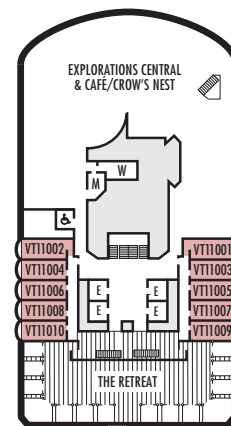

All information is subject to change.

STATEROOM SYMBOL LEGEND

- Quad (2 lower beds, 1 sofa bed, 1 upper)
- Triple (2 lower beds, 1 sofa bed)
- △ Partial sea view
- × Fully obstructed view
- + Connecting rooms
- Shower only
- ♣ Single sink vanity, bathtub only
- ♠ Single sink vanity
- Staterooms have solid steel verandah railings instead of clear-view Plexiglas® railings

ACCESSIBILITY STATEROOM SYMBOL LEGEND

- ♿ **Fully Accessible:** Staterooms I-8033, VB6002, VB6001, J1074, K1012 & K1011 have a roll-in shower only
- ▼ **Fully Accessible with Single Side Approach:** Suites SA7058 & SA7057 have a bathtub and roll-in shower. Suites SY5002 & SY5001 have a roll-in shower only.
- ★ **Ambulatory Accessible:** Staterooms VA8119, VA8116, VA8026, VA8025, V6052, V6049, V5140, V5135, V5054, V5051, VA4134, VA4131, H4092, H4089, VA4052, VA4051, D1100, D1099, C1082 & C1081 have a roll-in shower only

For more information regarding accessibility features on our ships please visit the [Accessibility](#) section of our website.

VERANDAH SPA STATEROOMS

VT

Verandah Spa: 2 lower beds convertible to 1 queen-size bed, bathtub & shower, sitting area, private verandah, floor-to-ceiling windows. VT staterooms have viewing balconies. Approximately 213–379 sq. ft. including verandah.

Panorama Deck