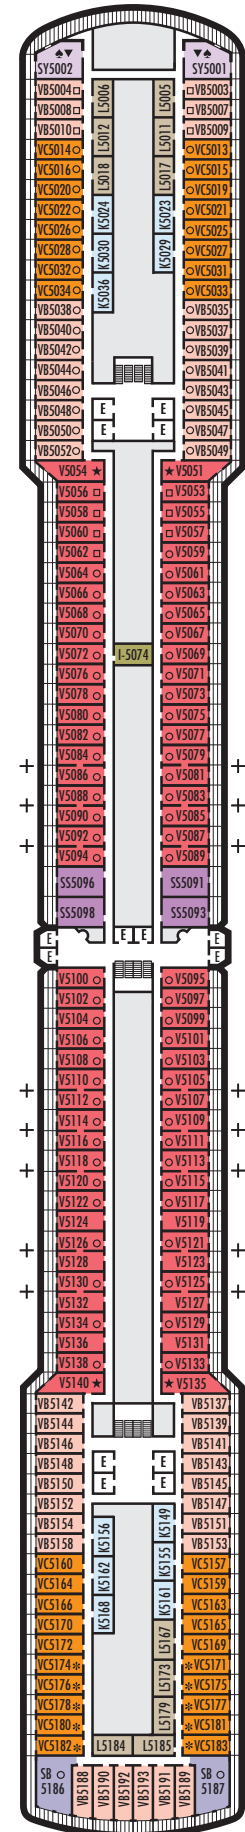

For more information regarding accessibility features on our ships please visit the [Accessibility](#) section of our website.

VERANDAH SUITES

SB

Neptune Suites: 2 lower beds convertible to 1 king-size bed, bathroom with dual-sink vanity, full-size whirlpool bath & shower & additional shower stall, large sitting area, dressing room, private verandah, 1 sofa bed for 2 persons, floor-to-ceiling windows. Approximately 506–590 sq. ft. including verandah.

SS SY

Signature Suites: 2 lower beds convertible to 1 queen-size bed, bathroom with dual-sink vanity, full-size whirlpool bath & shower & additional shower stall, large sitting area, private verandah, 1 sofa bed for 1 person, floor-to-ceiling windows. Approximately 273–456 sq. ft. including verandah.

VERANDAH STATEROOMS

V VB VC

Verandah: 2 lower beds convertible to 1 queen-size bed, bathtub & shower, sitting area, private verandah, floor-to-ceiling windows. Approximately 213–379 sq. ft. including verandah.

INTERIOR STATEROOMS

I

Large: 2 lower beds convertible to 1 queen-size bed, shower. Approximately 141–284 sq. ft.

K

Large or Standard: 2 lower beds convertible to 1 queen-size bed, shower. Approximately 141–284 sq. ft.

L

Standard: 2 lower beds convertible to 1 queen-size bed, shower. Approximately 141–284 sq. ft.

Verandah Deck