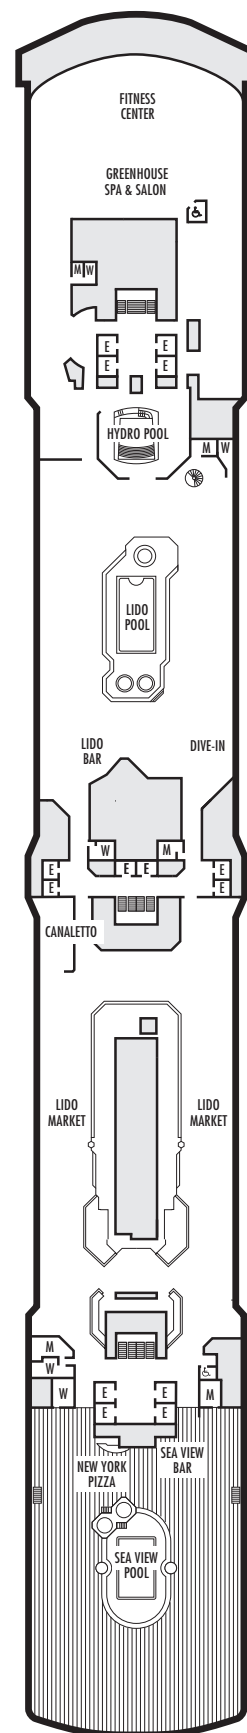

EFFECTIVE UNTIL DECEMBER 9, 2020

EURODAM

DECK PLANS & STATEROOMS

The deck plans are color-coded by category of stateroom, and the category letter precedes the stateroom number in each room. All staterooms are equipped with interactive LED television with On Demand movies, programming and multichannel music; mini-bar; mini-safe; data port; telephone.

Important Note: Not all staterooms within each category have the same furniture configuration and/or facilities. Appropriate symbols within the rooms on the deck plans describe differences from the stateroom descriptions below.

All information is subject to change.

STATEROOM SYMBOL LEGEND

- Quad (2 lower beds, 1 sofa bed, 1 upper)
- Triple (2 lower beds, 1 sofa bed)
- △ Partial sea view
- × Fully obstructed view
- + Connecting rooms
- Shower only
- ♣ Single sink vanity, bathtub only
- ♠ Single sink vanity
- Staterooms have solid steel verandah railings instead of clear-view Plexiglas® railings

ACCESSIBILITY STATEROOM SYMBOL LEGEND

- ♿ **Fully Accessible:** Staterooms I-8033, VB6002, VB6001, J1074, K1012 & K1011 have a roll-in shower only
- ▼ **Fully Accessible with Single Side Approach:** Suites SA7058 & SA7057 have a bathtub and roll-in shower. Suites SY5002 & SY5001 have a roll-in shower only.
- ★ **Ambulatory Accessible:** Staterooms VA8119, VA8116, VA8026, VA8025, V6052, V6049, V5140, V5135, V5054, V5051, VA4134, VA4131, H4092, H4089, VA4052, VA4051, D1100, D1099, C1082 & C1081 have a roll-in shower only

For more information regarding accessibility features on our ships please visit the [Accessibility](#) section of our website.

Lido Deck