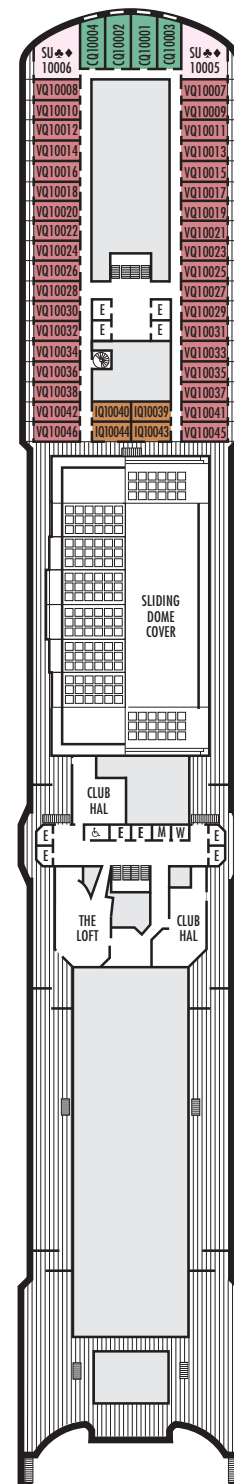

For more information regarding accessibility features on our ships please visit the [Accessibility](#) section of our website.

VERANDAH SPA SUITES

SU

Signature Spa Suites: 2 lower beds convertible to 1 queen-size bed, bathroom with dual-sink vanity, full-size whirlpool bath & shower & additional shower stall, large sitting area, private verandah, 1 sofa bed for 1 person, floor-to-ceiling windows. Approximately 273–456 sq. ft. including verandah.

VERANDAH SPA STATEROOMS

VQ

Verandah Spa: 2 lower beds convertible to 1 queen-size bed, bathtub & shower, sitting area, private verandah, floor-to-ceiling windows. Approximately 213–379 sq. ft. including verandah.

OCEAN-VIEW SPA STATEROOMS

CQ

Large Ocean-view Spa: 2 lower beds convertible to 1 queen-size bed, bathtub & shower. Approximately 169–267 sq. ft.

INTERIOR SPA STATEROOMS

IQ

Large Interior Spa: 2 lower beds convertible to 1 queen-size bed, shower. Staterooms IQ10043 and IQ10044 have fully obstructed views. Approximately 141–284 sq. ft.

Panorama Deck