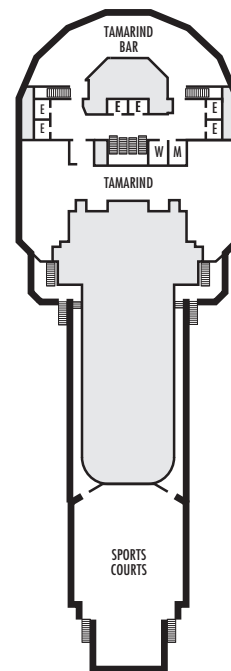

All information is subject to change.

STATEROOM SYMBOL LEGEND

- Quad (2 lower beds, 1 sofa bed, 1 upper)
- Triple (2 lower beds, 1 sofa bed)
- △ Partial sea view
- × Fully obstructed view
- + Connecting rooms
- Shower only
- ♣ Single sink vanity, bathtub only
- ♠ Single sink vanity
- Staterooms have solid steel verandah railings instead of clear-view Plexiglas® railings

ACCESSIBILITY STATEROOM SYMBOL LEGEND

- ♿ **Fully Accessible:** Staterooms I-8033, VB6002, VB6001, J1074, K1012 & K1011 have a roll-in shower only
- ▼ **Fully Accessible with Single Side Approach:** Suites SA7058 & SA7057 have a bathtub and roll-in shower. Suites SY5002 & SY5001 have a roll-in shower only.
- ★ **Ambulatory Accessible:** Staterooms VA8119, VA8116, VA8026, VA8025, V6052, V6049, V5140, V5135, V5054, V5051, VA4134, VA4131, H4092, H4089, VA4052, VA4051, D1100, D1099, C1082 & C1081 have a roll-in shower only

For more information regarding accessibility features on our ships please visit the [Accessibility](#) section of our website.

VERANDAH SPA STATEROOMS

VT

Verandah Spa: 2 lower beds convertible to 1 queen-size bed, bathtub & shower, sitting area, private verandah, floor-to-ceiling windows. VT staterooms have viewing balconies. Approximately 213–379 sq. ft. including verandah.

Panorama Deck