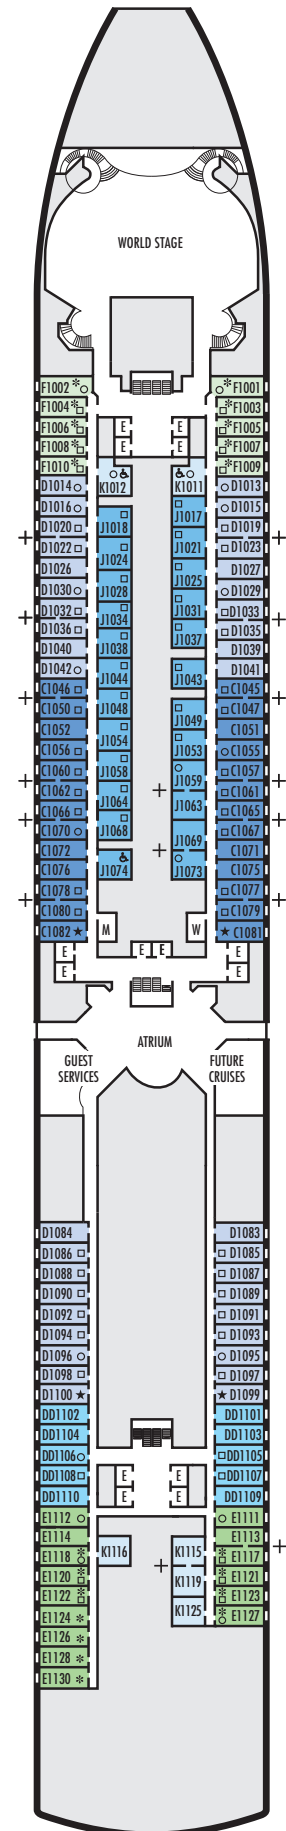

All information is subject to change.

STATEROOM SYMBOL LEGEND

- Quad (2 lower beds, 1 sofa bed, 1 upper)
- Triple (2 lower beds, 1 sofa bed)
- △ Partial sea view
- × Fully obstructed view
- + Connecting rooms
- * Shower only
- ♣ Single sink vanity, bathtub only
- ♠ Single sink vanity
- ◆ Staterooms have solid steel verandah railings instead of clear-view Plexiglas® railings

ACCESSIBILITY STATEROOM SYMBOL LEGEND

- ♿ **Fully Accessible:** Staterooms I-8033, VB6002, VB6001, J1074, K1012 & K1011 have a roll-in shower only
- ▼ **Fully Accessible with Single Side Approach:** Suites SA7058 & SA7057 have a bathtub and roll-in shower. Suites SY5002 & SY5001 have a roll-in shower only.
- ★ **Ambulatory Accessible:** Staterooms VA8119, VA8116, VA8026, VA8025, V6052, V6049, V5140, V5135, V5054, V5051, VA4134, VA4131, H4092, H4089, VA4052, VA4051, D1100, D1099, C1082 & C1081 have a roll-in shower only

For more information regarding accessibility features on our ships please visit the [Accessibility](#) section of our website.

OCEAN-VIEW STATEROOMS

C **D** **DD** **E** **F**
Large: 2 lower beds convertible to 1 queen-size bed, bathtub & shower.
 Approximately 169–267 sq. ft.

INTERIOR STATEROOMS

J **K**
Large or Standard: 2 lower beds convertible to 1 queen-size bed, shower.
 Approximately 141–284 sq. ft.

DECK 1—MAIN DECK

Staterooms 1001–1130

Main Deck

EFFECTIVE UNTIL DECEMBER 9, 2020