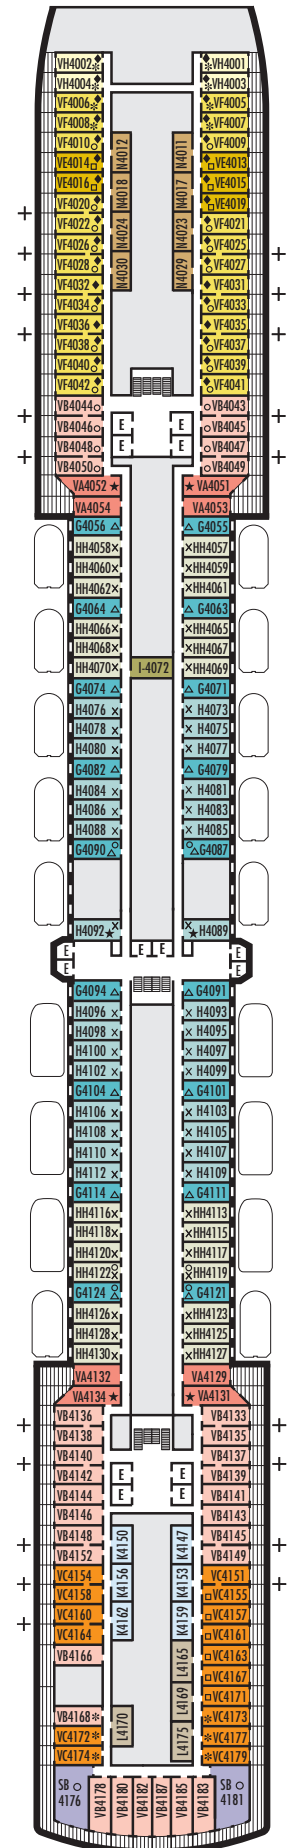

For more information regarding accessibility features on our ships please visit the [Accessibility](#) section of our website.

OCEAN-VIEW STATEROOMS

C **D** **DD** **E** **F**
Large: 2 lower beds convertible to 1 queen-size bed, bathtub & shower.
 Approximately 169–267 sq. ft.

INTERIOR STATEROOMS

J **K**
Large or Standard: 2 lower beds convertible to 1 queen-size bed, shower.
 Approximately 141–284 sq. ft.

DECK 1—MAIN DECK

Staterooms 1001–1130

Main Deck

EFFECTIVE UNTIL DECEMBER 9, 2020

INTERIOR STATEROOMS

I

Large: 2 lower beds convertible to 1 queen-size bed, shower. Approximately 141–284 sq. ft.

K

Large or Standard: 2 lower beds convertible to 1 queen-size bed, shower. Approximately 141–284 sq. ft.

L N

Standard: 2 lower beds convertible to 1 queen-size bed, shower. Approximately 141–284 sq. ft.

EFFECTIVE UNTIL DECEMBER 9, 2020

EURODAM

DECK PLANS & STATEROOMS

The deck plans are color-coded by category of stateroom, and the category letter precedes the stateroom number in each room. All staterooms are equipped with interactive LED television with On Demand movies, programming and multichannel music; mini-bar; mini-safe; data port; telephone.