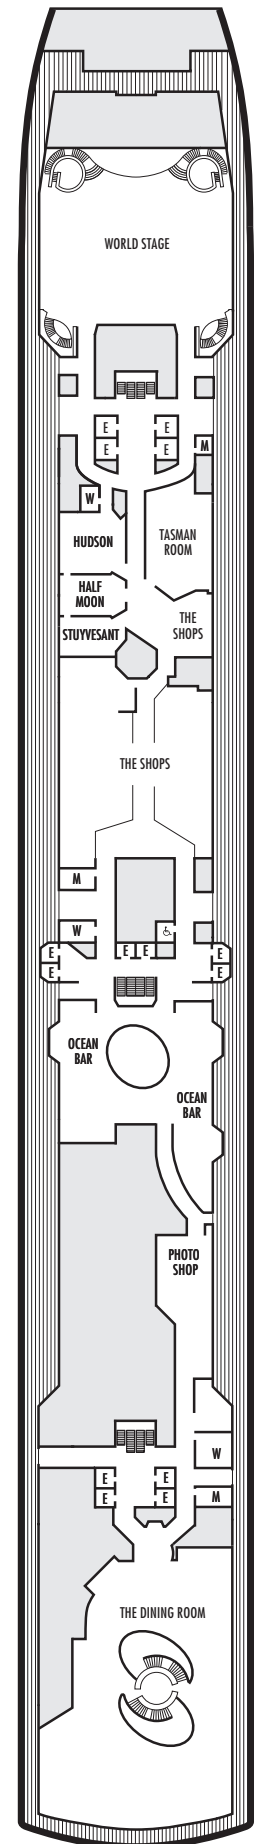

EFFECTIVE UNTIL DECEMBER 9, 2020

EURODAM

DECK PLANS & STATEROOMS

The deck plans are color-coded by category of stateroom, and the category letter precedes the stateroom number in each room. All staterooms are equipped with interactive LED television with On Demand movies, programming and multichannel music; mini-bar; mini-safe; data port; telephone.

Important Note: Not all staterooms within each category have the same furniture configuration and/or facilities. Appropriate symbols within the rooms on the deck plans describe differences from the stateroom descriptions below.

All information is subject to change.

STATEROOM SYMBOL LEGEND

- Quad (2 lower beds, 1 sofa bed, 1 upper)
- Triple (2 lower beds, 1 sofa bed)
- △ Partial sea view
- × Fully obstructed view
- + Connecting rooms
- Shower only
- ♣ Single sink vanity, bathtub only
- ♠ Single sink vanity
- Staterooms have solid steel verandah railings instead of clear-view Plexiglas® railings

ACCESSIBILITY STATEROOM SYMBOL LEGEND

- ♿ **Fully Accessible:** Staterooms I-8033, VB6002, VB6001, J1074, K1012 & K1011 have a roll-in shower only
- ▼ **Fully Accessible with Single Side Approach:** Suites SA7058 & SA7057 have a bathtub and roll-in shower. Suites SY5002 & SY5001 have a roll-in shower only.
- ★ **Ambulatory Accessible:** Staterooms VA8119, VA8116, VA8026, VA8025, V6052, V6049, V5140, V5135, V5054, V5051, VA4134, VA4131, H4092, H4089, VA4052, VA4051, D1100, D1099, C1082 & C1081 have a roll-in shower only

For more information regarding accessibility features on our ships please visit the [Accessibility](#) section of our website.

Promenade Deck