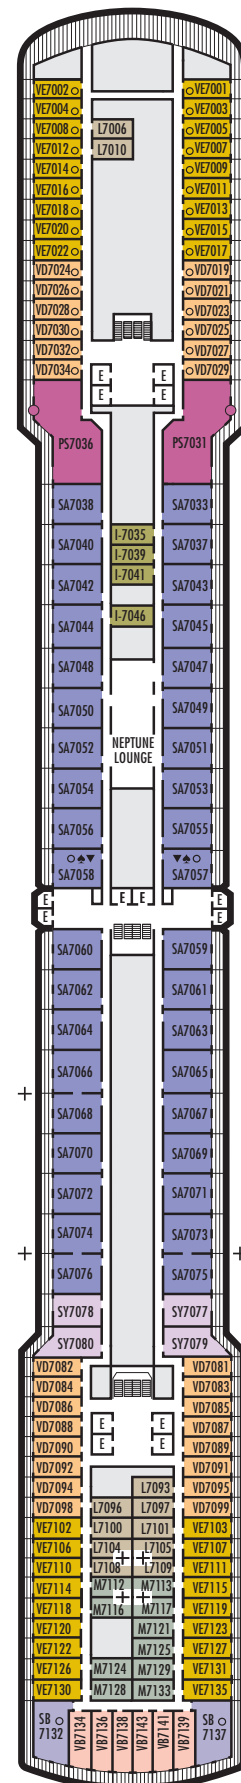

SA SB
Neptune Suites: 2 lower beds convertible to 1 king-size bed, bathroom with dual-sink vanity, full-size whirlpool bath & shower & additional shower stall, large sitting area, dressing room, private verandah, 1 sofa bed for 2 persons, floor-to-ceiling windows.
Approximately 506–590 sq. ft. including verandah.

SY
Signature Suites: 2 lower beds convertible to 1 queen-size bed, bathroom with dual-sink vanity, full-size whirlpool bath & shower & additional shower stall, large sitting area, private verandah, 1 sofa bed for 1 person, floor-to-ceiling windows.
Approximately 273–456 sq. ft. including verandah.

VERANDAH STATEROOMS

VB VD VE
Verandah: 2 lower beds convertible to 1 queen-size bed, bathtub & shower, sitting area, private verandah, floor-to-ceiling windows.
Approximately 213–379 sq. ft. including verandah.

INTERIOR STATEROOMS

I
Large: 2 lower beds convertible to 1 queen-size bed, shower.
Approximately 141–284 sq. ft.

L M
Standard: 2 lower beds convertible to 1 queen-size bed, shower.
Approximately 141–284 sq. ft.

Rotterdam Deck