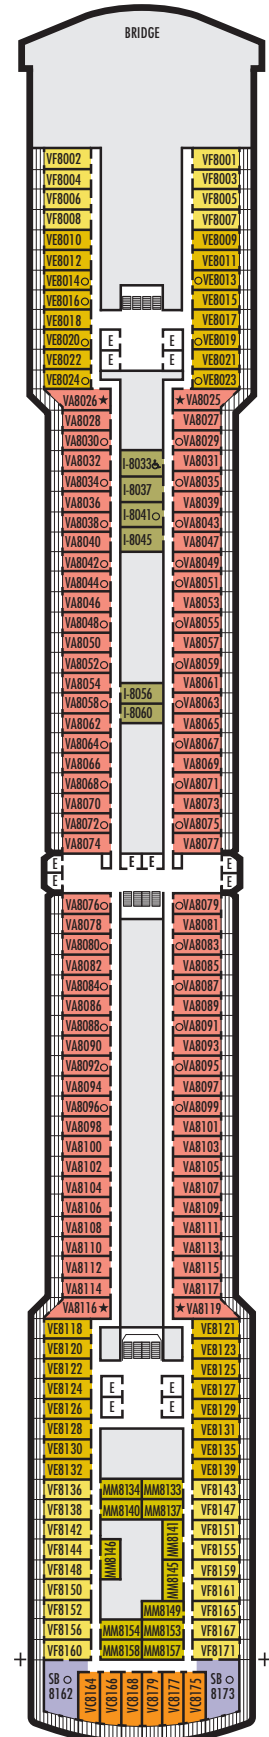

- ♿ **Fully Accessible:** Staterooms I-8033, VB6002, VB6001, J1074, K1012 & K1011 have a roll-in shower only
- ▼ **Fully Accessible with Single Side Approach:** Suites SA7058 & SA7057 have a bathtub and roll-in shower. Suites SY5002 & SY5001 have a roll-in shower only.
- ★ **Ambulatory Accessible:** Staterooms VA8119, VA8116, VA8026, VA8025, V6052, V6049, V5140, V5135, V5054, V5051, VA4134, VA4131, H4092, H4089, VA4052, VA4051, D1100, D1099, C1082 & C1081 have a roll-in shower only

For more information regarding accessibility features on our ships please visit the [Accessibility](#) section of our website.

VERANDAH SUITES

SB

Neptune Suites: 2 lower beds convertible to 1 king-size bed, bathroom with dual-sink vanity, full-size whirlpool bath & shower & additional shower stall, large sitting area, dressing room, private verandah, 1 sofa bed for 2 persons, floor-to-ceiling windows.
Approximately 506–590 sq. ft. including verandah.

VERANDAH STATEROOMS

VA VC VE VF

Verandah: 2 lower beds convertible to 1 queen-size bed, bathtub & shower, sitting area, private verandah, floor-to-ceiling windows.
Approximately 213–379 sq. ft. including verandah.

INTERIOR STATEROOMS

I

Large: 2 lower beds convertible to 1 queen-size bed, shower.
Approximately 141–284 sq. ft.

MM

Standard: 2 lower beds convertible to 1 queen-size bed, shower.
Approximately 141–284 sq. ft.

Navigation Deck