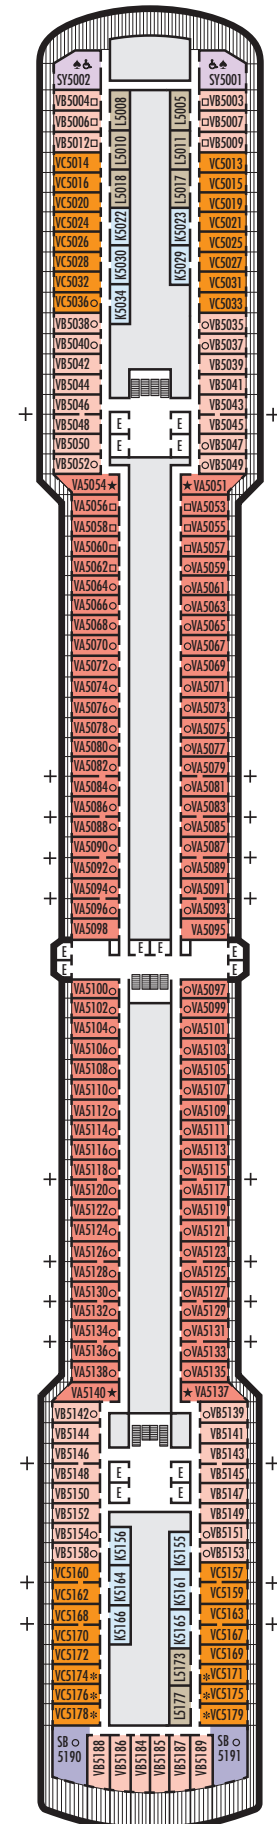

ZUIDERDAM

DECK PLANS & STATEROOMS

The deck plans are color-coded by category of stateroom, and the category letter precedes the stateroom number in each room. All staterooms are equipped with interactive LED television with On Demand movies, programming and multichannel music; mini-bar; mini-safe; data port; telephone.

Important Note: Not all staterooms within each category have the same furniture configuration and/or facilities. Appropriate symbols within the rooms on the deck plans describe differences from the stateroom descriptions below. All information is subject to change.

VERANDAH SUITES

SB

Neptune Suites: 2 lower beds convertible to 1 king-size bed, bathroom with dual sink vanity, full-size whirlpool bath & shower & additional shower stall, large sitting area, dressing room, private verandah, 1 sofa bed for 2 persons, floor-to-ceiling windows. Approximately 500–712 sq. ft. including verandah.

SY

Signature Suites: 2 lower beds convertible to 1 queen-size bed, bathroom with dual sink vanity, full-size whirlpool bath & shower & additional shower stall, large sitting area, private verandah, 1 sofa bed for 1 person, floor-to-ceiling windows. Approximately 372–384 sq. ft. including verandah.

VERANDAH STATEROOMS

VA VB VC

Verandah: 2 lower beds convertible to 1 queen-size bed, bathtub & shower, sitting area, private verandah, floor-to-ceiling windows. Approximately 212–359 sq. ft. including verandah.

INTERIOR STATEROOMS

K

Large or Standard: 2 lower beds convertible to 1 queen-size bed, shower. Approximately 151–233 sq. ft.

L

Standard: 2 lower beds convertible to 1 queen-size bed, shower. Approximately 151–233 sq. ft.

STATEROOM SYMBOL LEGEND