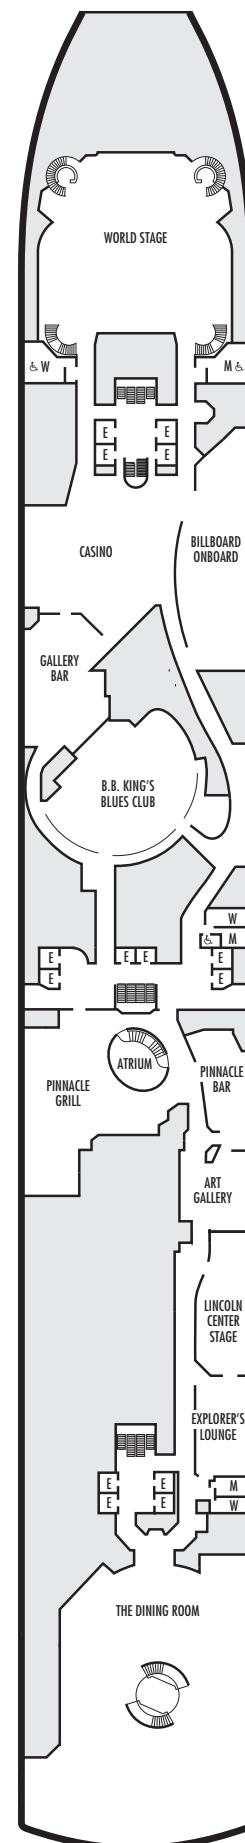

For more information regarding accessibility features on our ships please visit the [Accessibility](#) section of our website.

Lower Promenade Deck