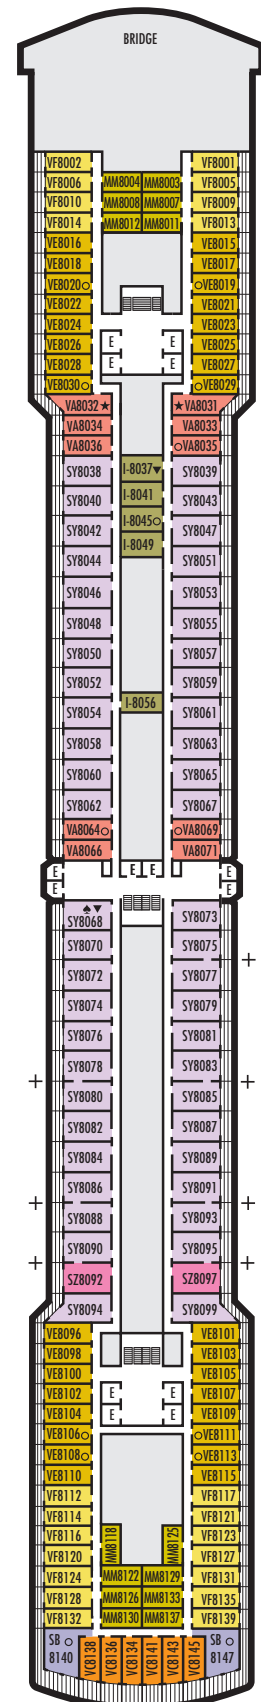

For more information regarding accessibility features on our ships please visit the [Accessibility](#) section of our website.

Navigation Deck