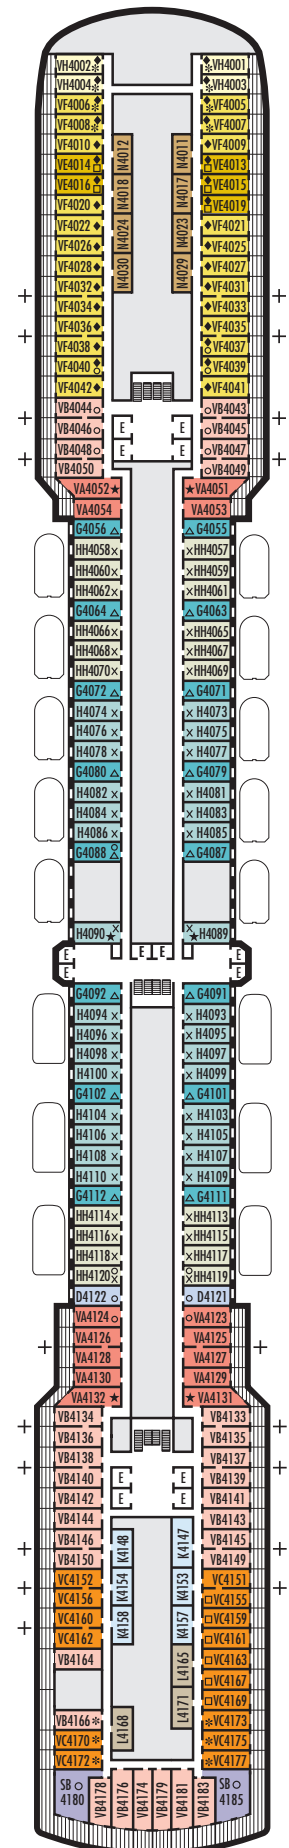

For more information regarding accessibility features on our ships please visit the [Accessibility](#) section of our website.

Upper Promenade Deck