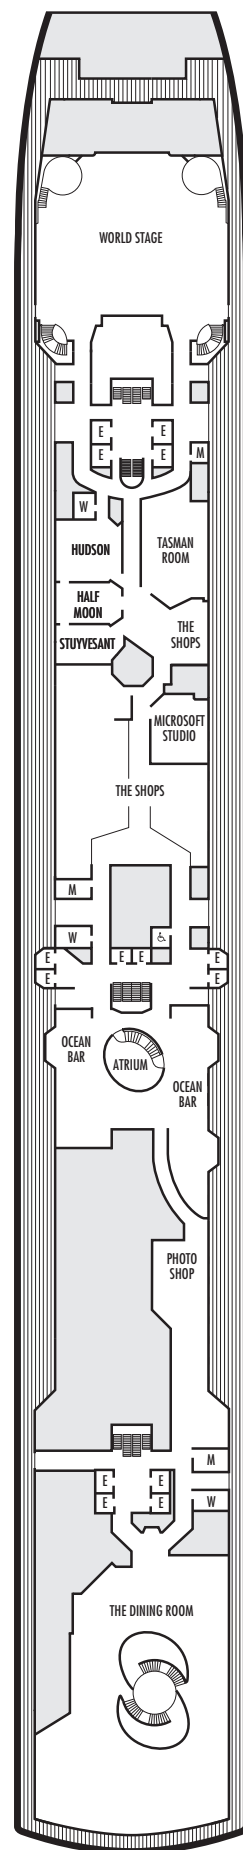

For more information regarding accessibility features on our ships please visit the [Accessibility](#) section of our website.

Promenade Deck