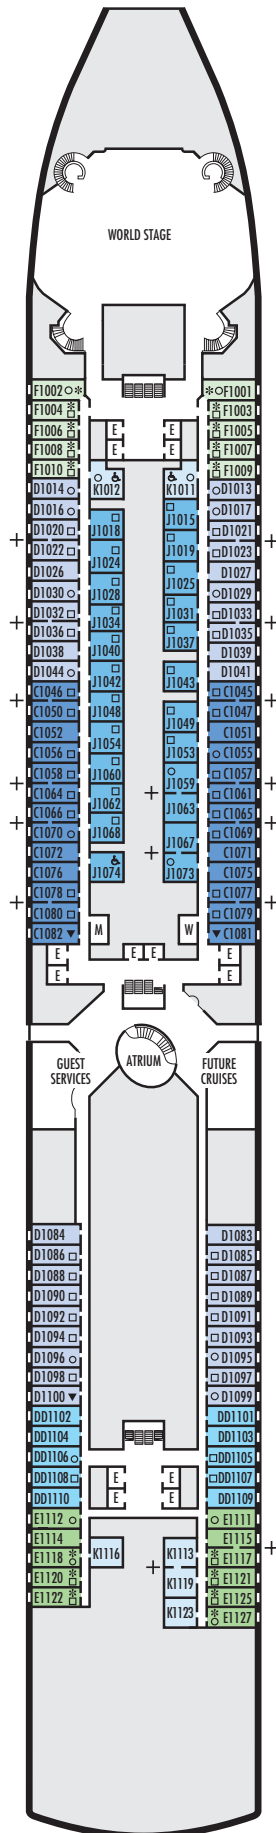

For more information regarding accessibility features on our ships please visit the [Accessibility](#) section of our website.

DECK 1—MAIN DECK Staterooms 1001–1127

Main Deck