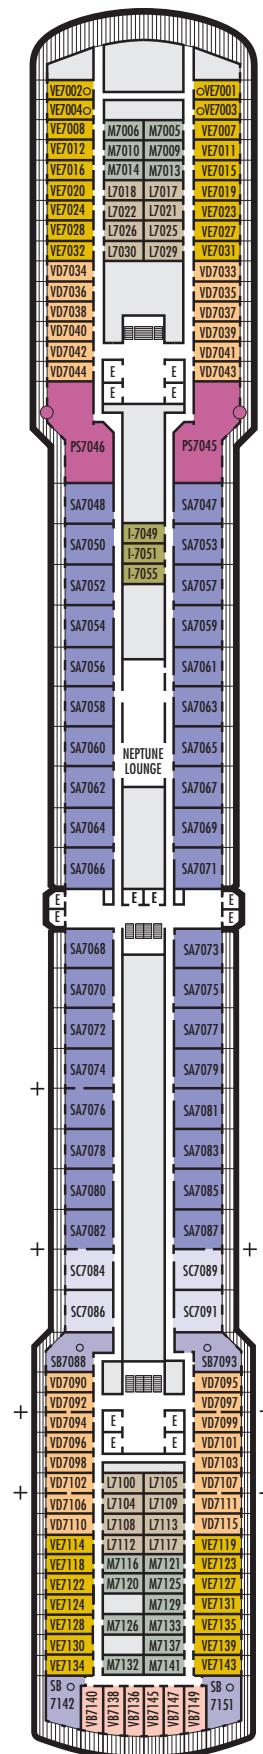

For more information regarding accessibility features on our ships please visit the [Accessibility](#) section of our website.

Rotterdam Deck