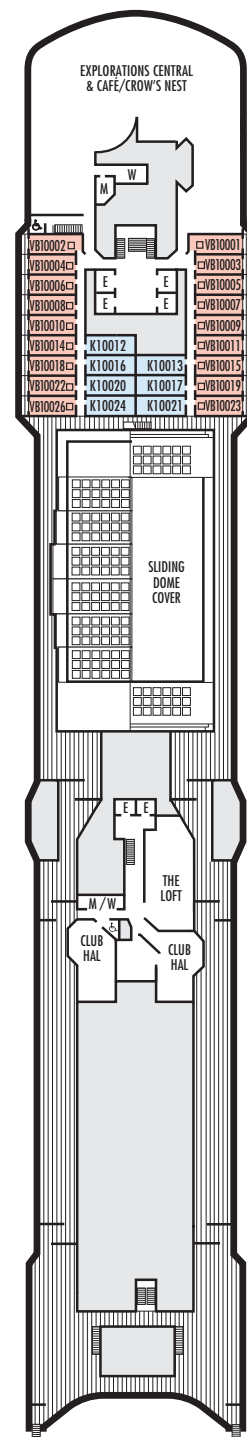

For more information regarding accessibility features on our ships please visit the [Accessibility](#) section of our website.

Observation Deck